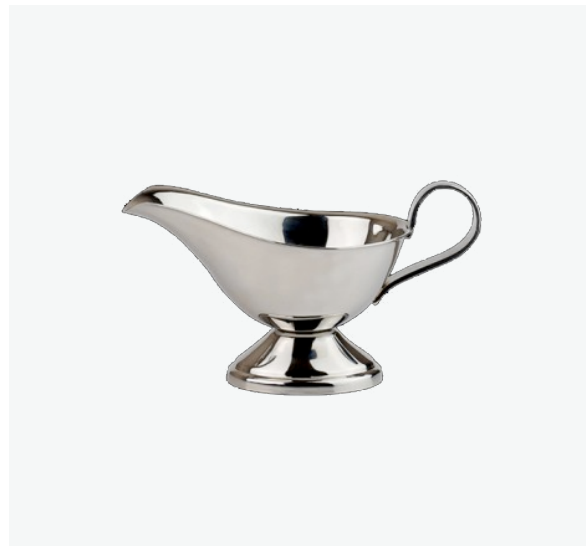

GRAVY BOAT
STAINLESS STEEL
CREATIONS
7-7/8" 10 OZ