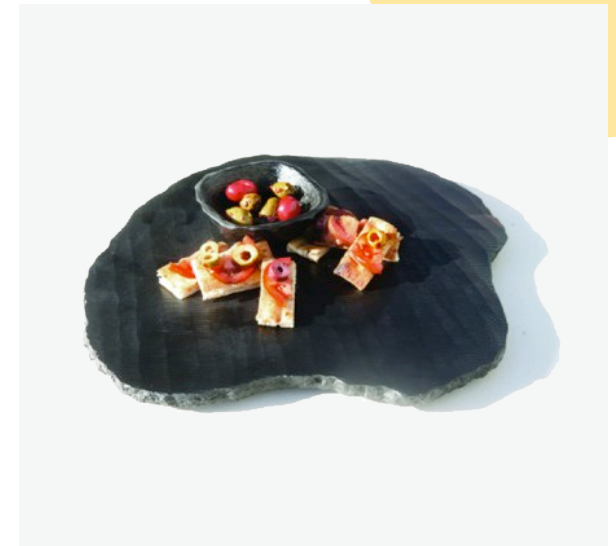

JAGGED EDGE TRAY

ESPRESSO
KENNY MACK
18" D