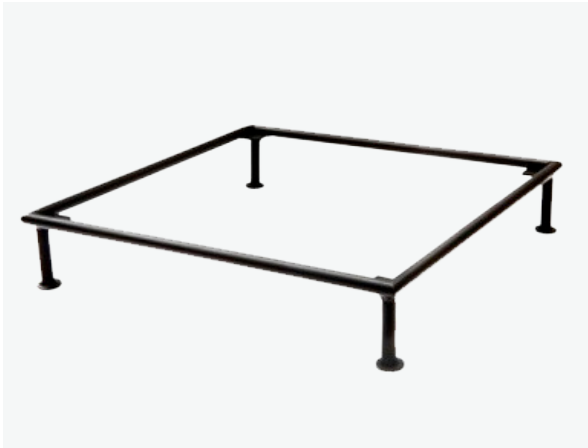

SQUARE RISER
BLACK
DW HABER
14" L X 14" W X 5" H